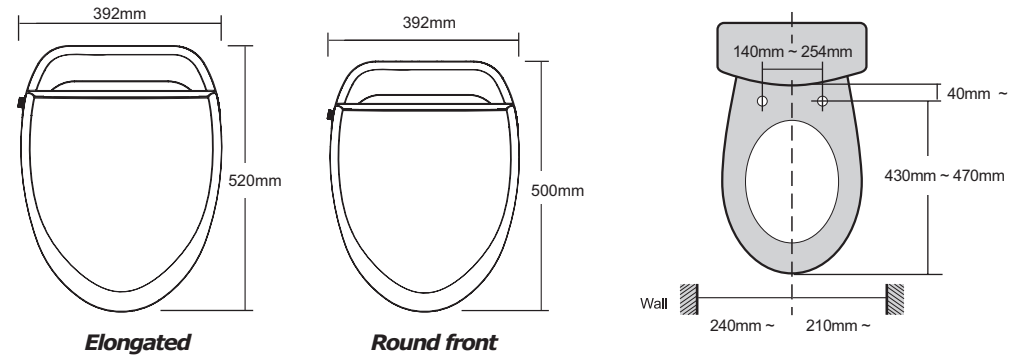

IIP

kids

one touch detachable

Uspa

Functions

Features

little differences make big differences...Uspa

Fitting chart

* Uspa UB-6000R series may not fit certain toilet bowl designs. Please refer to the dealer sizing and installation chart.

Specifications

UB-6035R Elongated Model UB-6035RS Round front model

Power rating	120V, 60Hz, 660W / 230V, 50Hz, 899W
Power cord	1.2m (120V) / 1.8m (230V)
Cleansing features	Posterior wash : 900 + 100 ml / min Feminine wash : 900 + 100 ml / min Tank capacity : 800 ml Water temperature : Room temp - 40 C Heater capacity : 600W (120V) / 836W (230V) Safety features : Thermal cut-off, Thermostat (bi-metal), Floating switch
Dry features	Air temperature : Room temp - 140F (60 C) Heater capacity : 250W (120V, 230V) Safety feature : Bi-metal, Thermal cut-off
Heated seat features	Seat temperature : Room temp - 104F (40 C) Heater capacity : 55W (120V) / 57W (230V) Safety feature : Thermal cut-off Catalytic filter
Air purity features (UB-6035R only)	
Remote control	Infrared remote control
Water supply pressure	10psi - 106psi (0.08mPa - 0.74mPa)
Circuit breaker	Within 15mA - 0.1 second
Net weight	9.7lb (4.4kg)