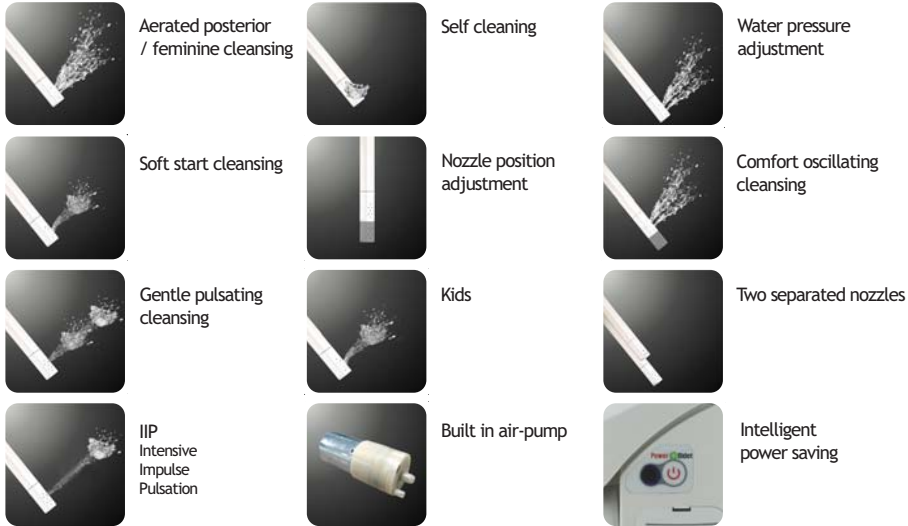

UB-6000R series

UB-6035R

Next generation standards of personal hygiene

two separated nozzles

aerated gentle wash

ultra sonic soldering water-proof seat

intelligent occupied seat sensor

convenient remote control

IIP

kids

one touch detachable

Uspa

Functions

Features

little differences make big differences...Uspa

Fitting chart

* Uspa UB-6000R series may not fit certain toilet bowl designs. Please refer to the dealer sizing and installation chart.

Specifications

UB-6035R Elongated Model UB-6035RS Round front model

Power rating	120V, 60Hz, 660W / 230V, 50Hz, 899W
Power cord	1.2m (120V) / 1.8m (230V)
Cleansing features	Posterior wash : 900 + 100 ml / min Feminine wash : 900 + 100 ml / min Tank capacity : 800 ml Water temperature : Room temp - 40 C Heater capacity : 600W (120V) / 836W (230V) Safety features : Thermal cut-off, Thermostat (bi-metal), Floating switch
Dry features	Air temperature : Room temp - 140F (60 C) Heater capacity : 250W (120V, 230V) Safety feature : Bi-metal, Thermal cut-off
Heated seat features	Seat temperature : Room temp - 104F (40 C) Heater capacity : 55W (120V) / 57W (230V) Safety feature : Thermal cut-off Catalytic filter
Air purity features (UB-6035R only)	
Remote control	Infrared remote control
Water supply pressure	10psi - 106psi (0.08mPa - 0.74mPa)
Circuit breaker	Within 15mA - 0.1 second
Net weight	9.7lb (4.4kg)