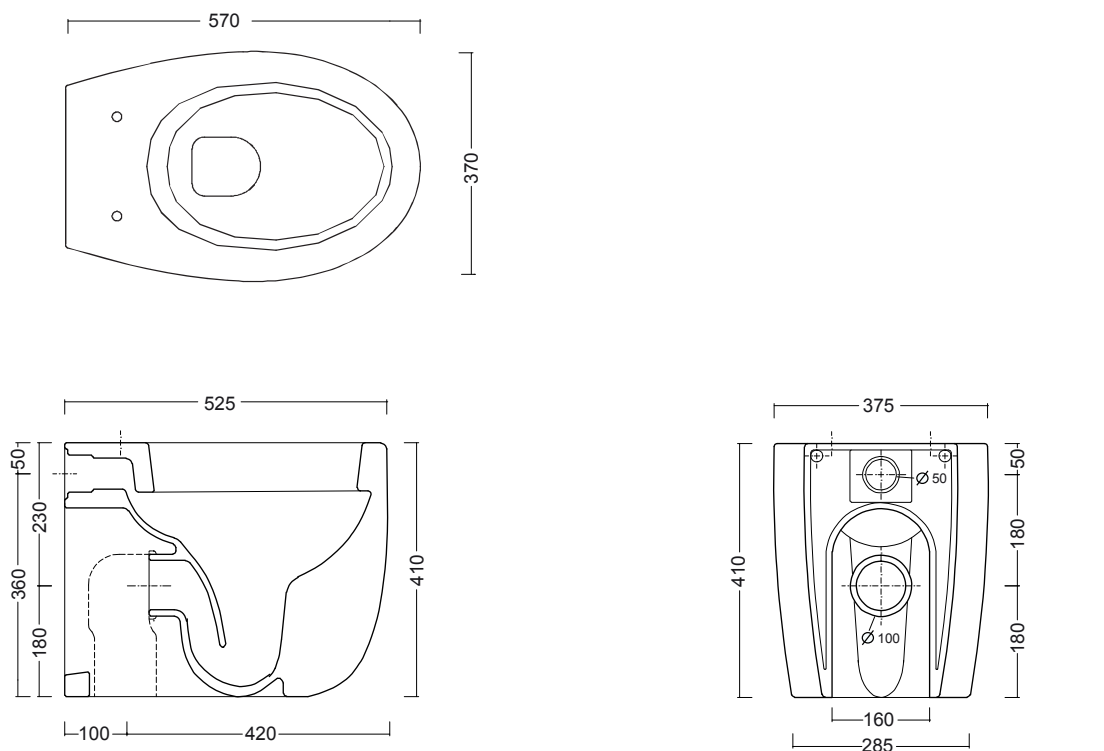

# newline

Product name: **MONO**  
 Tipology: floor WC (6,0 L. flush)  
 Cod. **NWCMT03**  
 Color: white  
 Manufactured in Italy by Nic Design

## Recommended connections

Warning: the following drawings show the product from the back-side. The electrical outlet can be equally placed on both sides of the toilet bowl, while the cold water connection, from the front view to the product, should be placed on the left side of the toilet bowl (if seated, instead, you will find it on your right side).

\* The relevant sizes are indicated in mm.