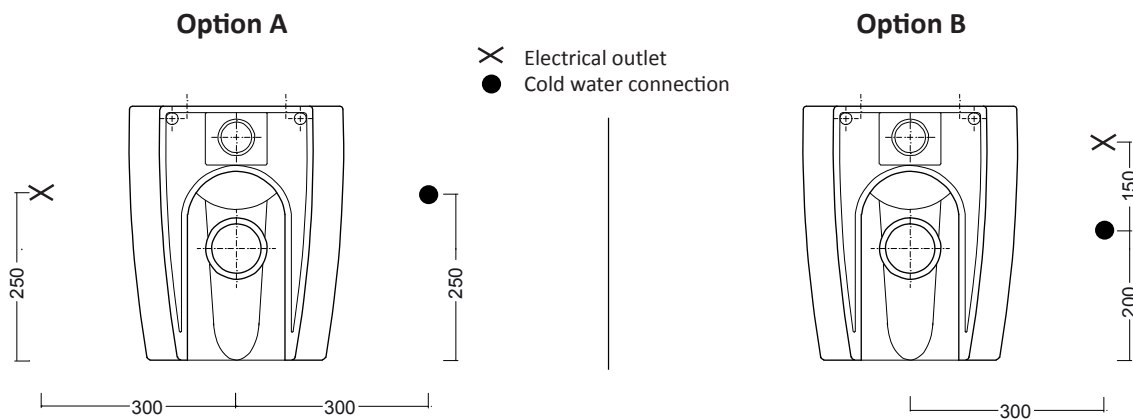

# newline

Product name: **MONO**  
 Tipology: floor WC (6,0 L. flush)  
 Cod. **NWCMT03**  
 Color: white  
 Manufactured in Italy by Nic Design

## Recommended connections

Warning: the following drawings show the product from the back-side. The electrical outlet can be equally placed on both sides of the toilet bowl, while the cold water connection, from the front view to the product, should be placed on the left side of the toilet bowl (if seated, instead, you will find it on your right side).

\* The relevant sizes are indicated in mm.